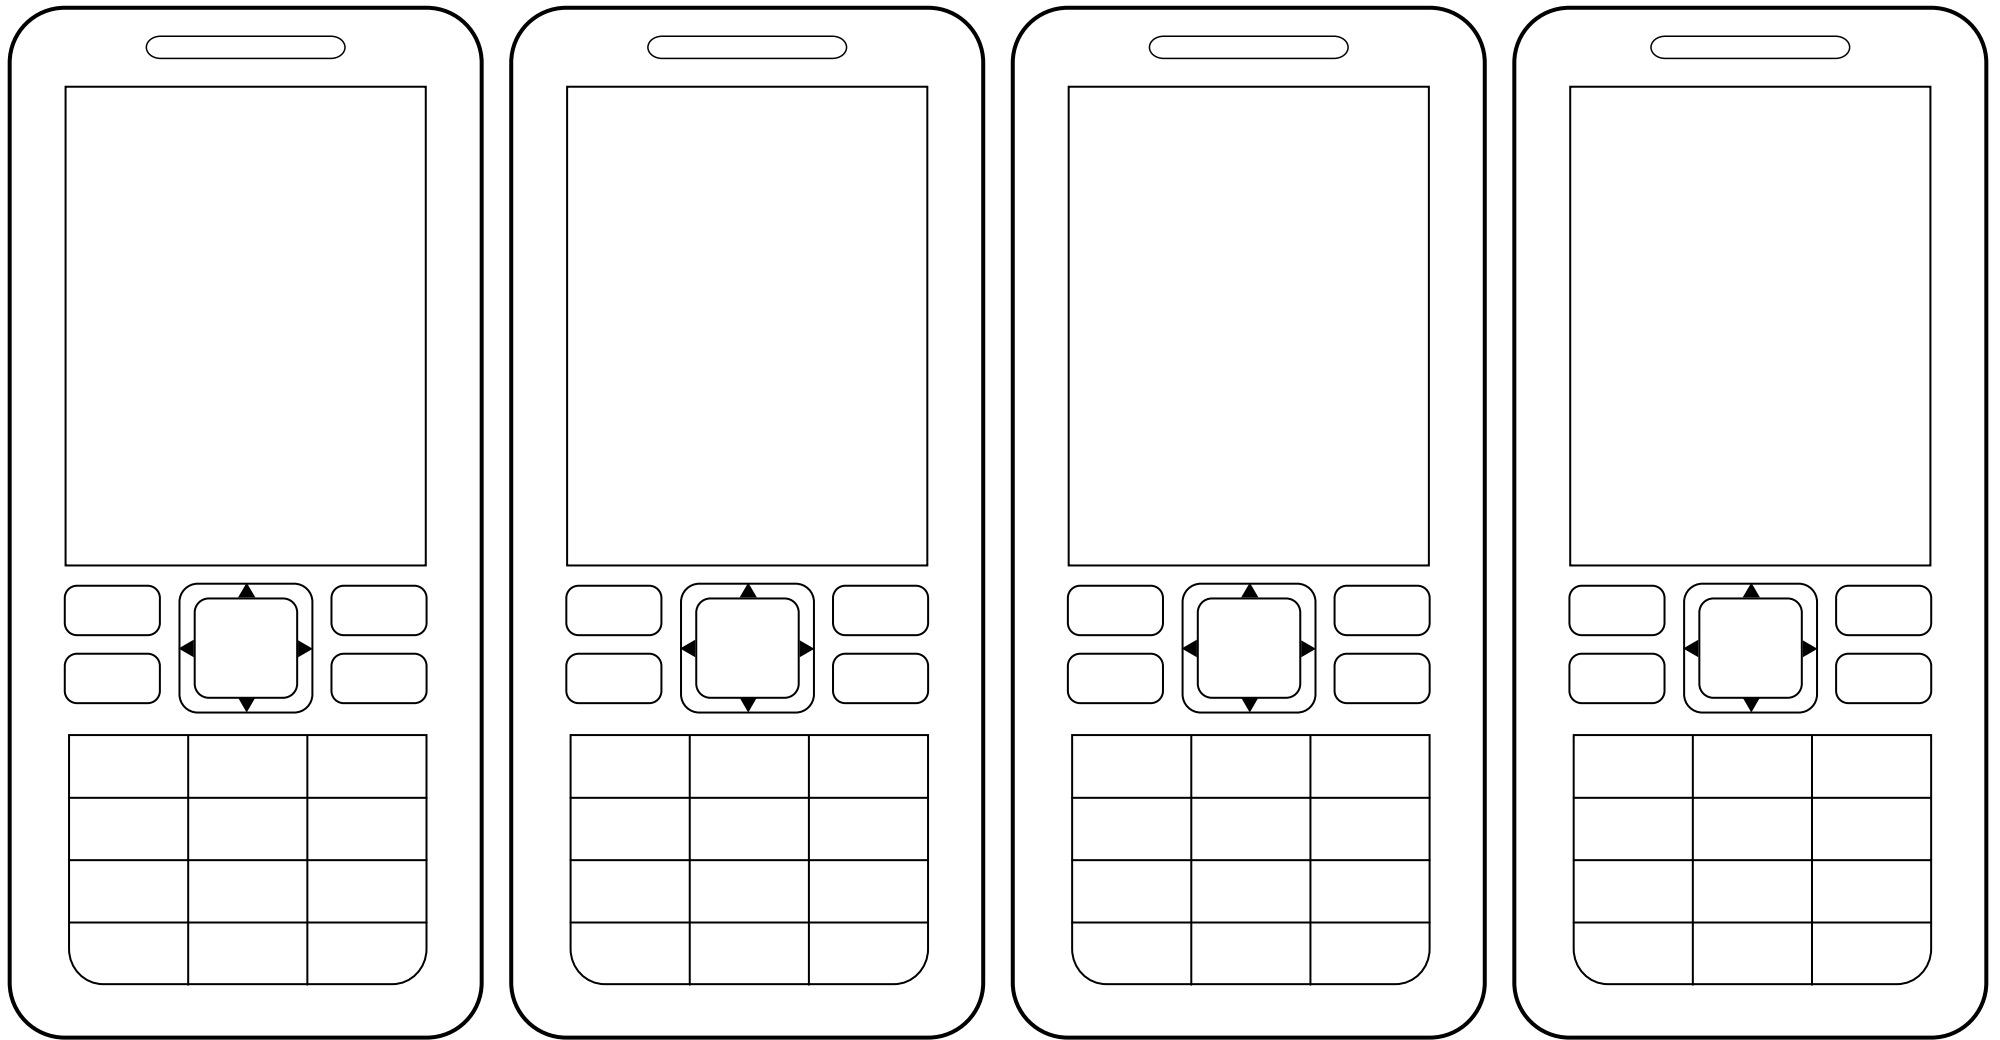

Feature phone screen: 128 x 160 pixels

Feature phone screen: 240 x 320 pixels